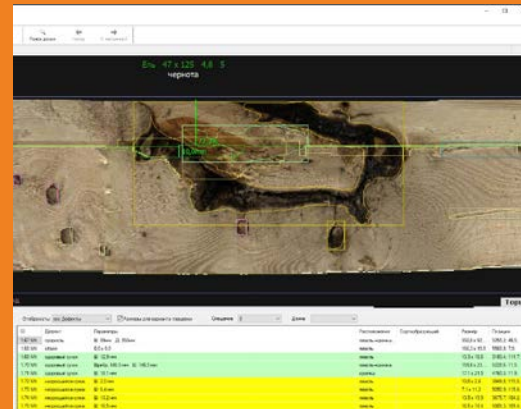

О КОМПАНИИ

Компания "АВТОМАТИКА-ВЕКТОР" основана в 2009 году группой инженеров и программистов.

Основная сфера нашей деятельности — автоматизация предприятий ЛПК.

Мы помогаем нашим клиентам минимизировать простои и связанные с этим непроизводительные затраты, сократить расход сырья и оптимизировать управление предприятием.

- ✓ Более 40 человек в команде
- ✓ Опытные специалисты: работаем в этой сфере более 25 лет
- ✓ Реализовали сотни проектов в России и за рубежом
- ✓ Запатентовали собственные программные продукты